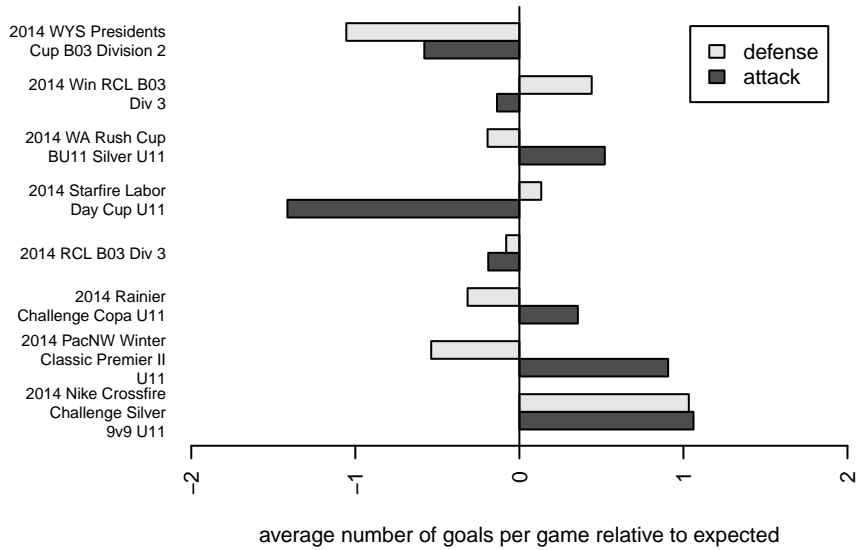

PacNW Blue B03

Pacific Northwest SC
 Tukwila, WA
 B03 total strength=348
 attack=0.34 defense=0.13
 fall league = RCL B03 Div 3
 spr league = Win RCL B03 Div 3

alt names used:
 PACIFIC NORTHWEST SC PACNW 03 BLUE (
 PacNW B03 Blue
 PACIFIC NORTHWEST SC PACNW 03 BLUE (
 PacNW B03 Blue
 PAC NW Blue
 PacNW 03 Blue
 PacNW B03 Blue
 PacNW B03 Blue

Venues played:
 2014 Rainier Challenge Copa U11
 2014 Nike Crossfire Challenge Silver 9v9 U11
 2014 WA Rush Cup BU11 Silver U11
 2014 Starfire Labor Day Cup U11
 2014 RCL B03 Div 3
 2014 PacNW Winter Classic Premier II U11
 2014 Win RCL B03 Div 3
 2014 WYS Presidents Cup B03 Division 2

**attack and defense variance (black dot)
relative to other teams
and top 10 in region**

**attack and defense rating
relative to others at age
and all opponents in last 13 months**

Performance relative to 13 month average