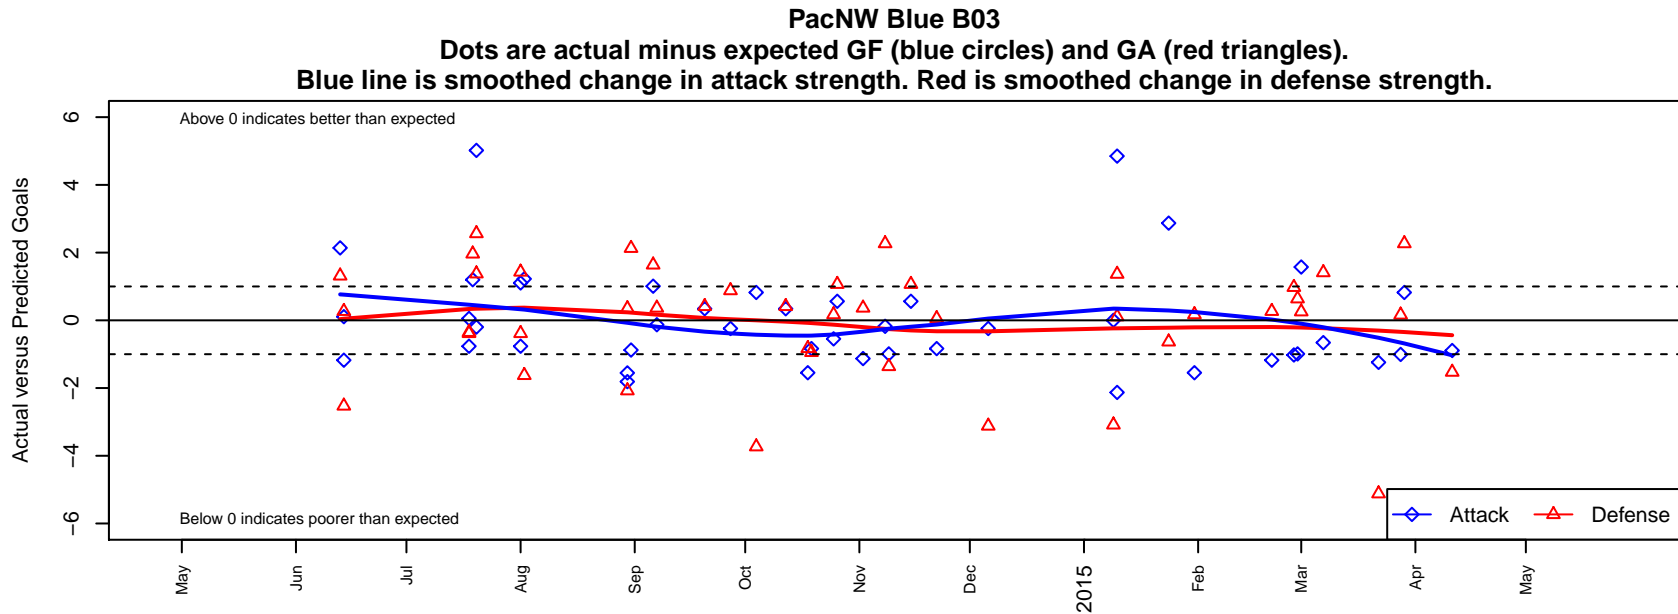

PacNW Blue B03

Pacific Northwest SC
 Tukwila, WA
 B03 total strength=348
 attack=0.34 defense=0.13
 fall league = RCL B03 Div 3
 spr league = Win RCL B03 Div 3

alt names used:
 PACIFIC NORTHWEST SC PACNW 03 BLUE (
 PacNW B03 Blue
 PACIFIC NORTHWEST SC PACNW 03 BLUE (
 PacNW B03 Blue
 PAC NW Blue
 PacNW 03 Blue
 PacNW B03 Blue
 PacNW B03 Blue

**attack and defense variance (black dot)
relative to other teams
and top 10 in region**

**attack and defense rating
relative to others at age
and all opponents in last 13 months**

Performance relative to 13 month average