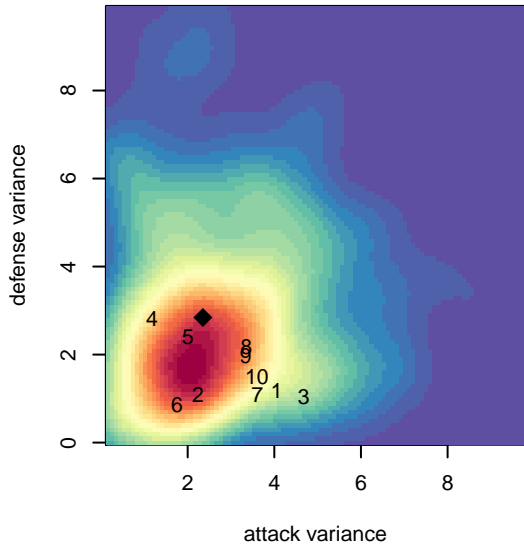

PacNW Blue B03

Pacific Northwest SC
 Tukwila, WA
 B03 total strength=348
 attack=0.34 defense=0.13
 fall league = RCL B03 Div 3
 spr league = Win RCL B03 Div 3

alt names used:
 PACIFIC NORTHWEST SC PACNW 03 BLUE (
 PacNW B03 Blue
 PACIFIC NORTHWEST SC PACNW 03 BLUE (
 PacNW B03 Blue
 PAC NW Blue
 PacNW 03 Blue
 PacNW B03 Blue
 PacNW B03 Blue

**attack and defense variance (black dot)
relative to other teams
and top 10 in region**

**attack and defense rating
relative to others at age
and all opponents in last 13 months**

Performance relative to 13 month average