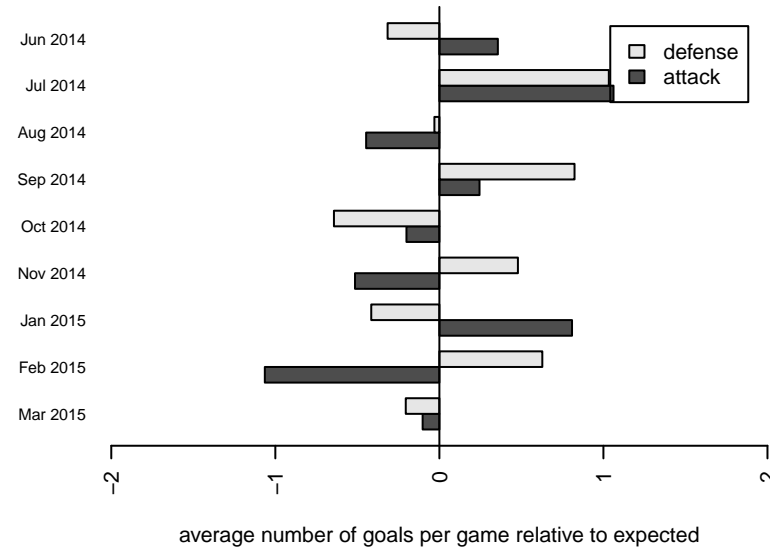

Performance relative to 13 month average