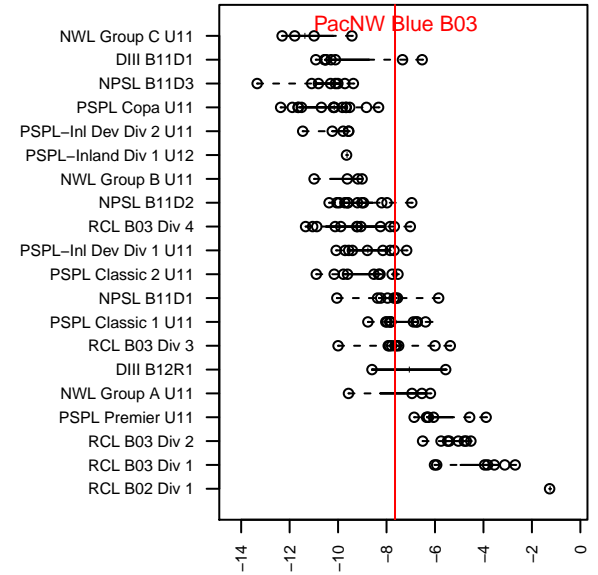

PacNW Blue B03

Pacific Northwest SC
 Tukwila, WA
 B03 total strength=348
 attack=0.34 defense=0.13
 fall league = RCL B03 Div 3
 spr league = Win RCL B03 Div 3

alt names used:
 PACIFIC NORTHWEST SC PACNW 03 BLUE (
 PacNW B03 Blue
 PACIFIC NORTHWEST SC PACNW 03 BLUE (
 PacNW B03 Blue
 PAC NW Blue
 PacNW 03 Blue
 PacNW B03 Blue
 PacNW B03 Blue

**attack and defense variance (black dot)
relative to other teams
and top 10 in region**

**attack and defense rating
relative to others at age
and all opponents in last 13 months**

Performance relative to 13 month average