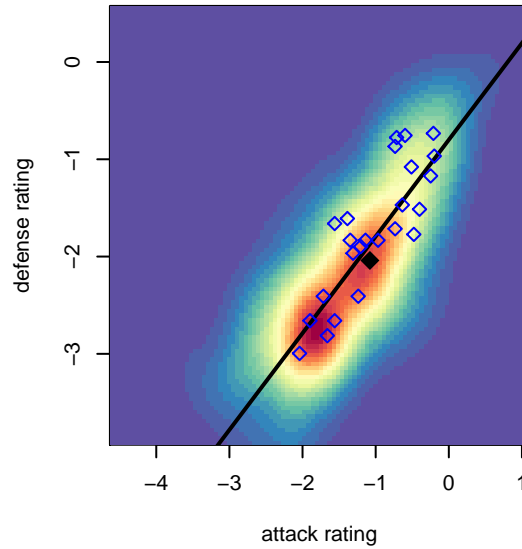

PacNW Blue B03

Pacific Northwest SC
 Tukwila, WA
 B03 total strength=348
 attack=0.34 defense=0.13
 fall league = RCL B03 Div 3
 spr league = Win RCL B03 Div 3

alt names used:
 PACIFIC NORTHWEST SC PACNW 03 BLUE (
 PacNW B03 Blue
 PACIFIC NORTHWEST SC PACNW 03 BLUE (
 PacNW B03 Blue
 PAC NW Blue
 PacNW 03 Blue
 PacNW B03 Blue
 PacNW B03 Blue

**attack and defense variance (black dot)
relative to other teams
and top 10 in region**

**attack and defense rating
relative to others at age
and all opponents in last 13 months**

Performance relative to 13 month average